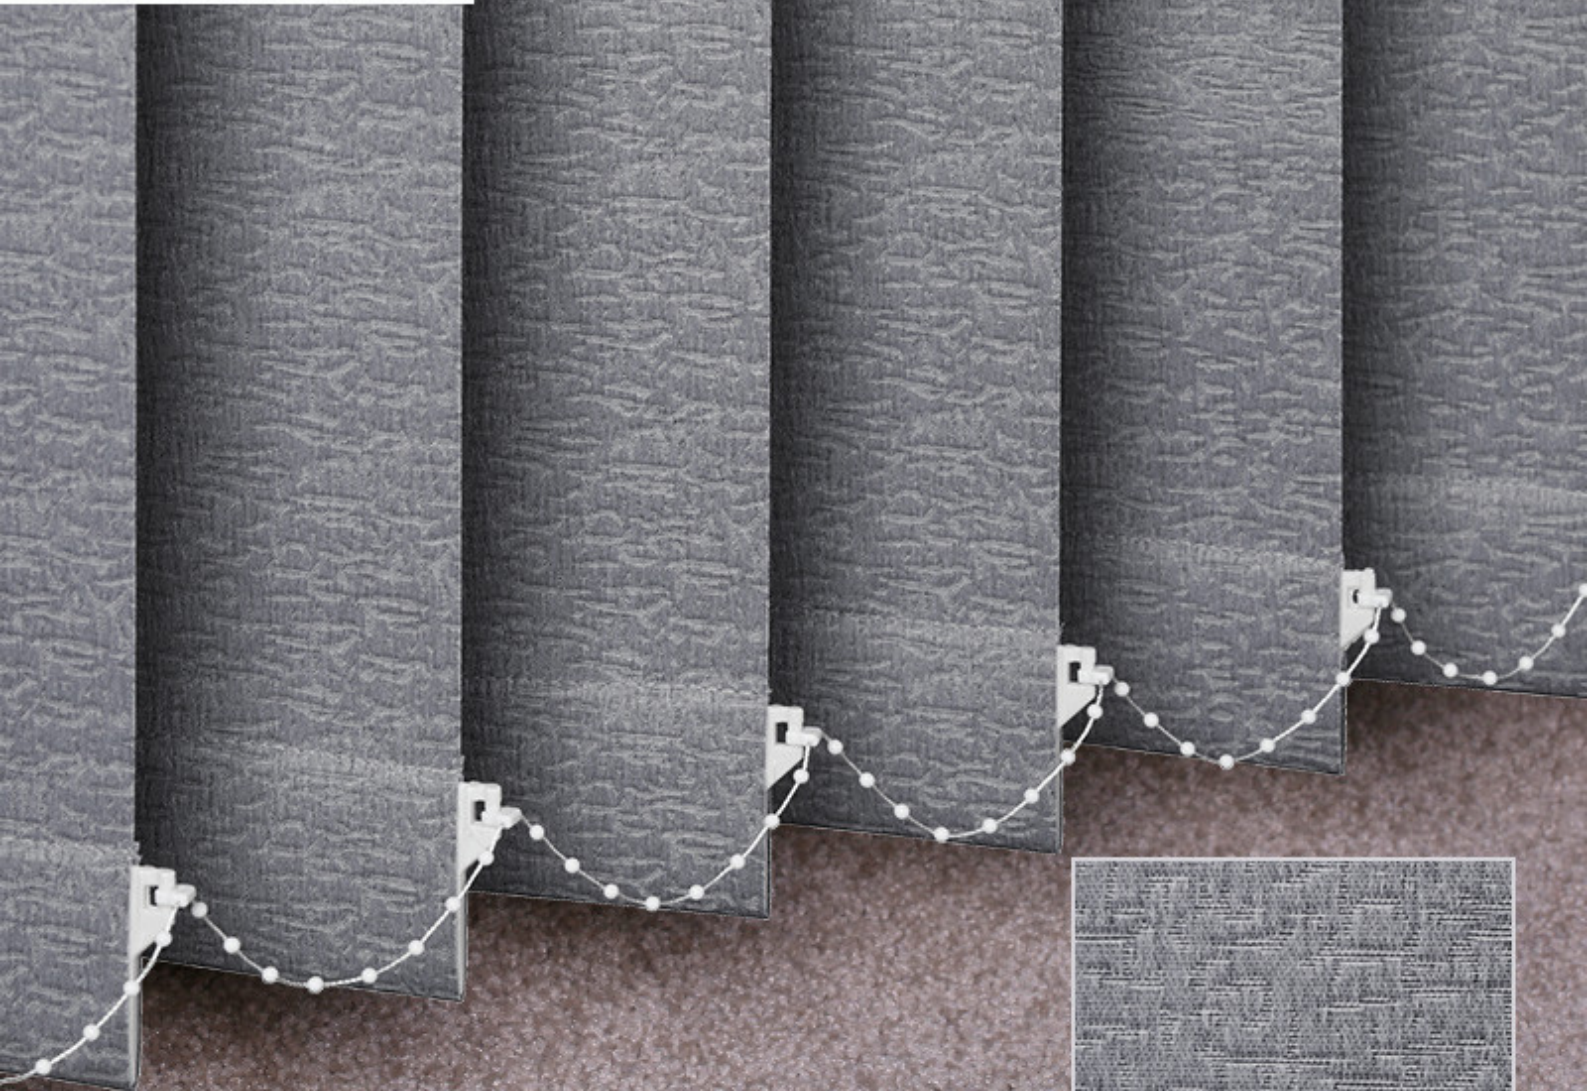

## SCENE MATCHING DISPLAY

Suitable for various styles  
of home decoration

Single-channel hand-held  
remote controller

Multi-channel handheld remote controller

Vertical blind motor

One-piece red brown

**One-piece grey**

One-piece khaki

One-piece green

**One-piece  
creamy white**

One-piece beige

**One-piece  
pinkish purple**

One-piece apricot

Wall-mounted remote controller