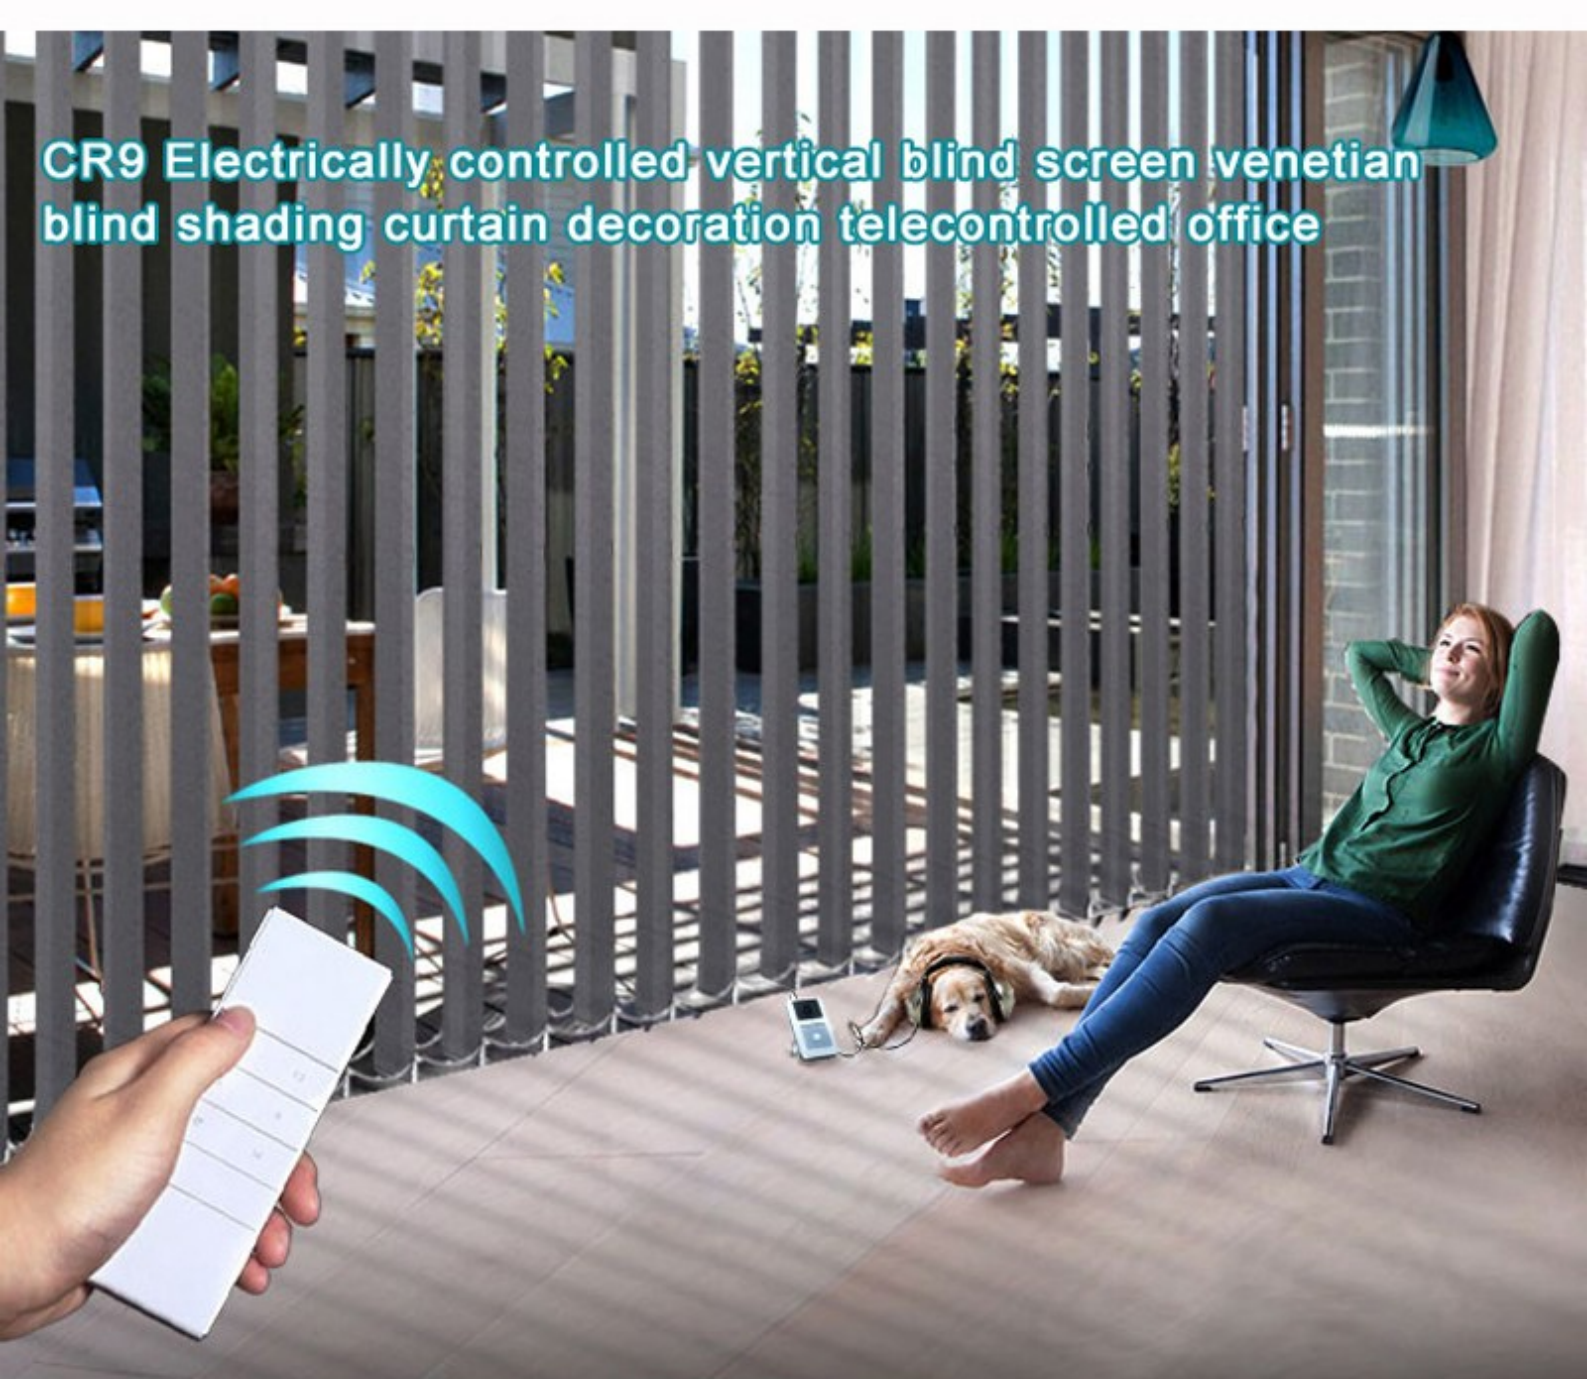

MEASURE  
Measuring and installing

MEASURE

**Side-push window**  
(Exterior/interior mounting)

**Outward-push window**  
(Exterior/interior mounting)

**Inward-push window**  
(only Exterior mounting)

**INSTALL**

**INSTALL**

CR9 Electrically controlled vertical blind screen venetian blind shading curtain decoration telecontrolled office

ELECTRICAL HIGH QUALITY VERTICAL BLIND

High-end electrically controlled vertical blind

High-end design electrically controlled vertical blind, your only choice.

Easily remote control  
opening and turn-over.  
The technology changes life.

Intelligent remote control,  
quality design  
Control in your hand